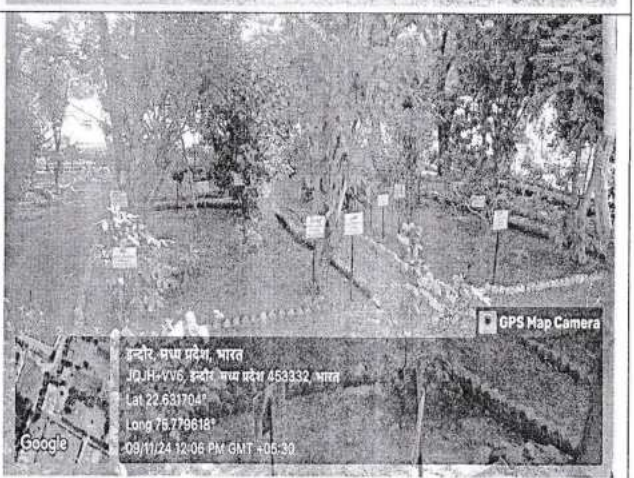

ATM

Girls and Boys Hostel

Principal
Indore Institute of Science
and Technology, Indore

Dhanvantari Garden

[Handwritten Signature]
 Science and Technology
 IIST
 BHOPAL * INDORE

[Handwritten Signature]
 Principal
 Indore Institute of Science
 and Technology, Indore