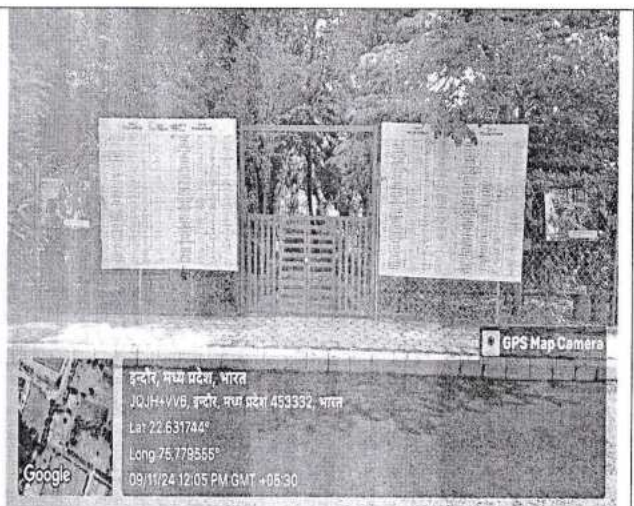

ATM

Girls and Boys Hostel

Principal
Indore Institute of Science
and Technology, Indore

Dhanvantari Garden

[Handwritten Signature]
 Science and Technology
 IIST
 BHOPAL * INDORE

[Handwritten Signature]
 Principal
 Indore Institute of Science
 and Technology, Indore