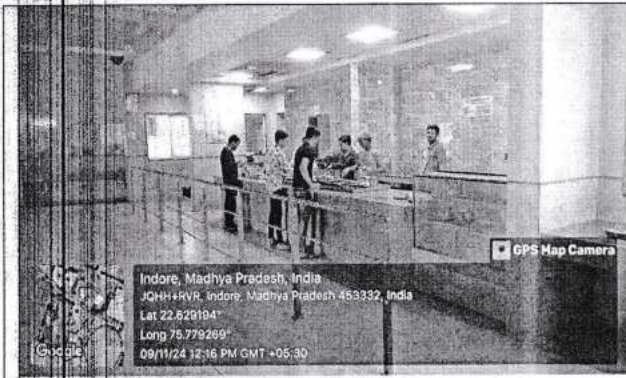

OPAC Search and In Out Management System

Library Inside View

E-Library @IIST

[Signature]
Principal
Indore Institute of Science
and Technology, Indore

Canteen (Aahar Nilayam)

Other Facilities Available at IIST