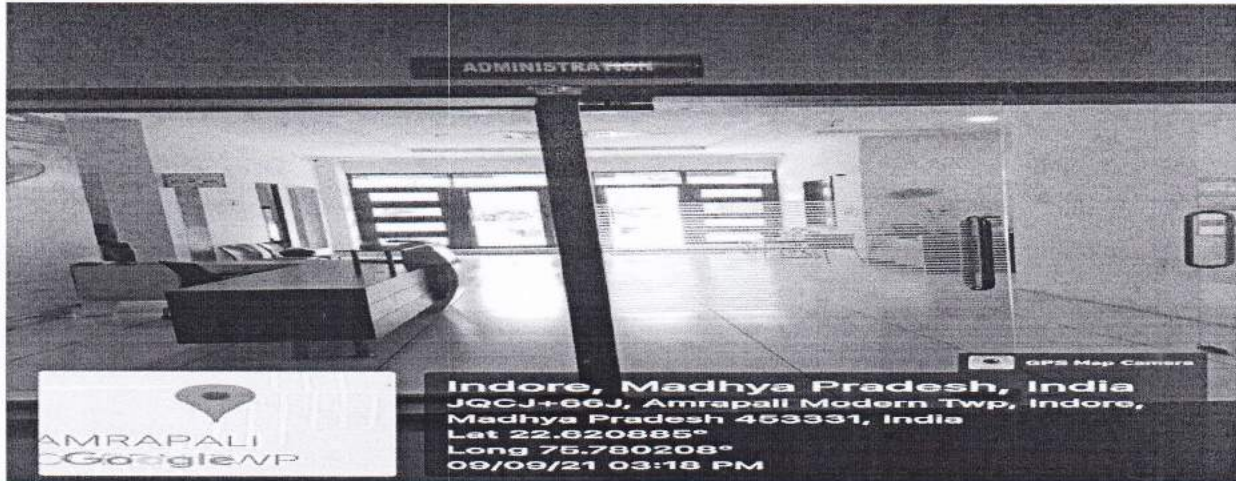

Administration Section

Indore, Madhya Pradesh, India
JQCJ+66J, Amrapali Modern Twp, Indore,
Madhya Pradesh 453331, India
Lat 22.620885°
Long 75.780208°
09/09/21 03:18 PM