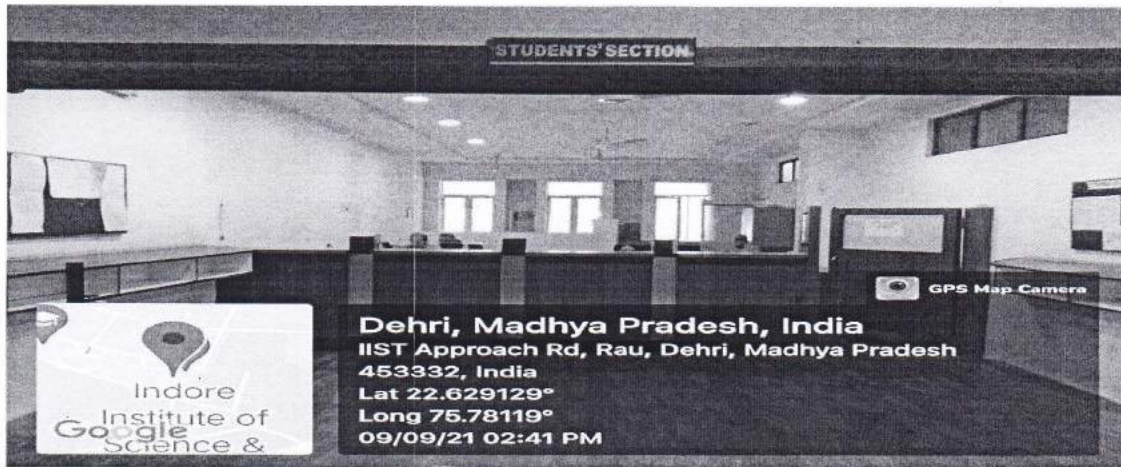

Students Section