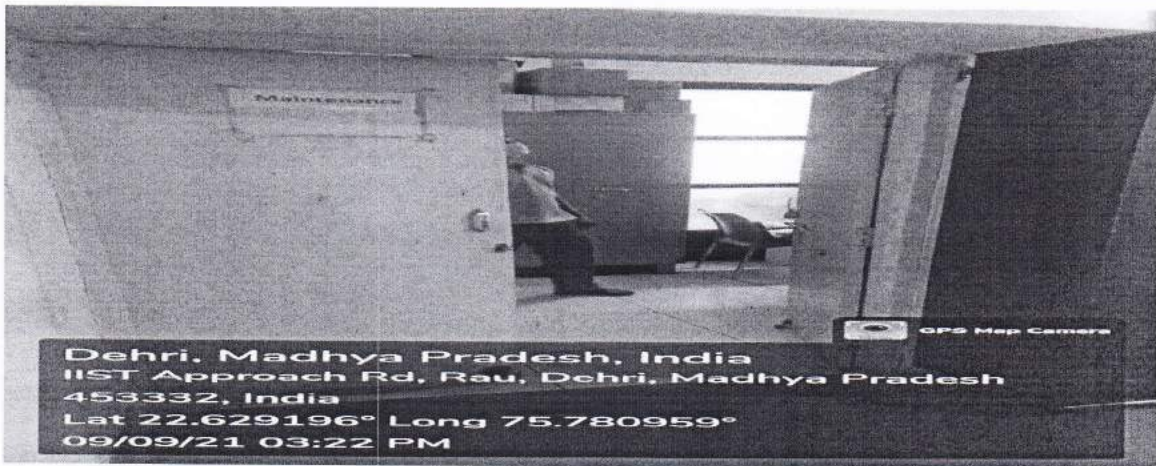

Maintenance Section