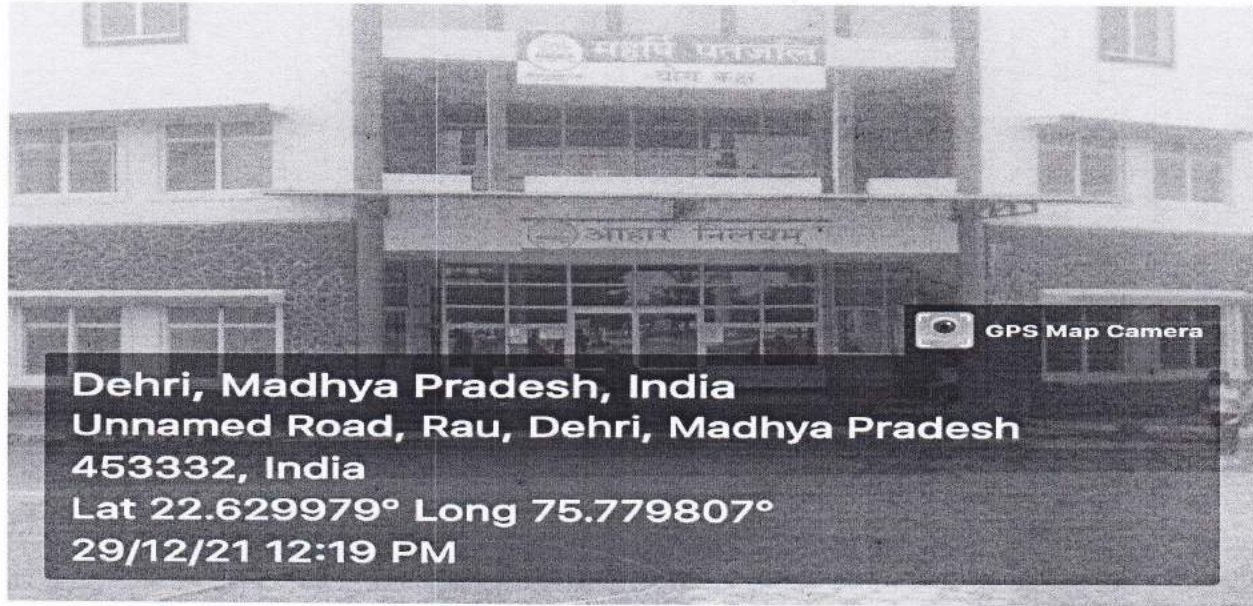

Facilities Available for Yoga Center (Mahrishi Patnjali Yog Kaksh)