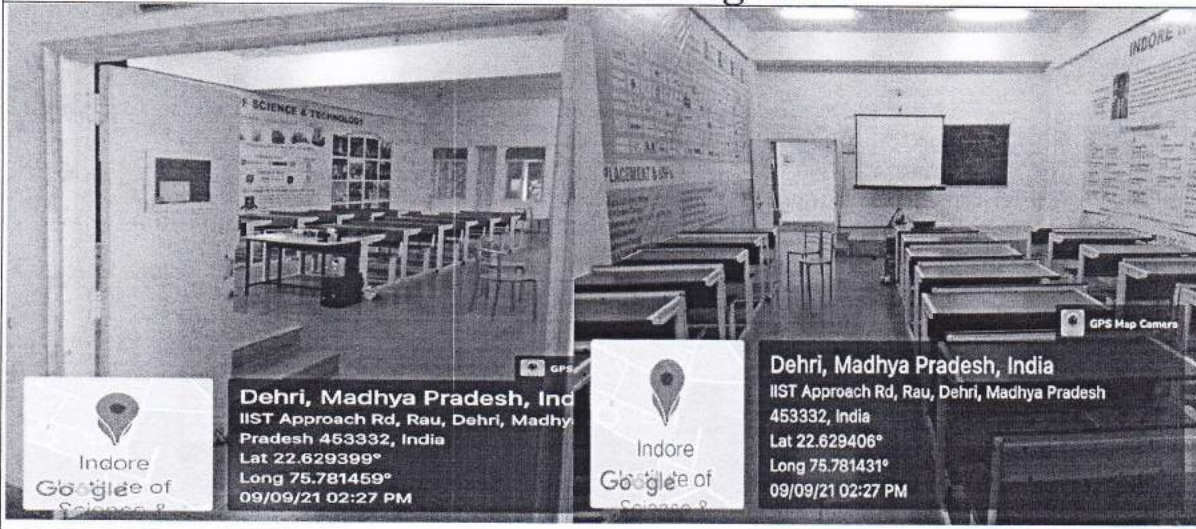

Career Counseling Hall

Indore
Institute of
Science & Technology

Dehri, Madhya Pradesh, India
IIST Approach Rd, Rau, Dehri, Madhya Pradesh
453332, India
Lat 22.629399°
Long 75.781459°
09/09/21 02:27 PM

Indore
Institute of
Science & Technology

Dehri, Madhya Pradesh, India
IIST Approach Rd, Rau, Dehri, Madhya Pradesh
453332, India
Lat 22.629406°
Long 75.781431°
09/09/21 02:27 PM