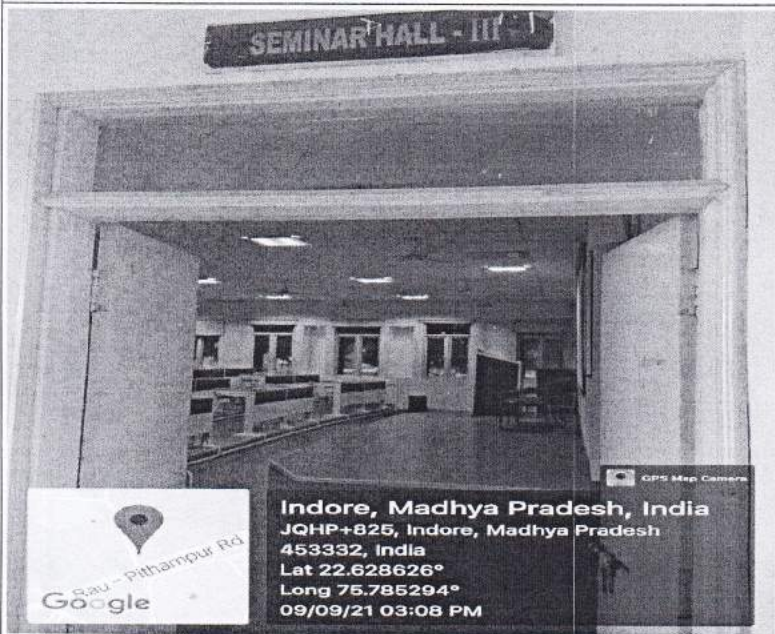

Outer View

Indore, Madhya Pradesh, India
Plot no 44-A, Indore, Madhya Pradesh 452012, India
Lat 22.629331°
Long 75.776938°
09/09/21 02:45 PM

Inner View

Open Stage

Seminar Hall - I

Outer View

Inner View

Seminar Hall -II

Outer View

Inner View

Seminar Hall- III

Outer View

Inner View

Conference Hall - I

Outer View

Inner View