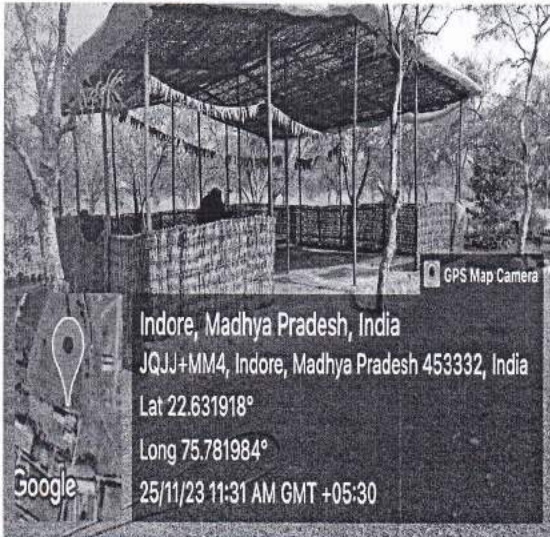

Develop Village at IIST (Pragyan Vatika)