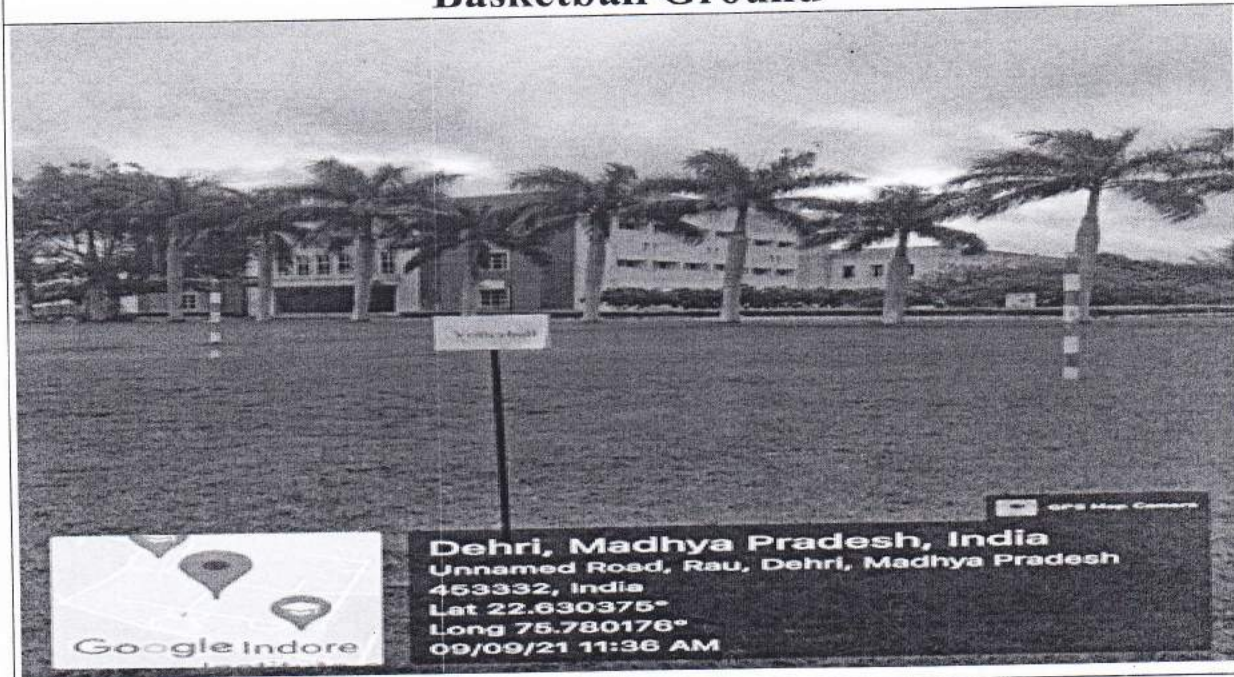

Volley Ball Ground