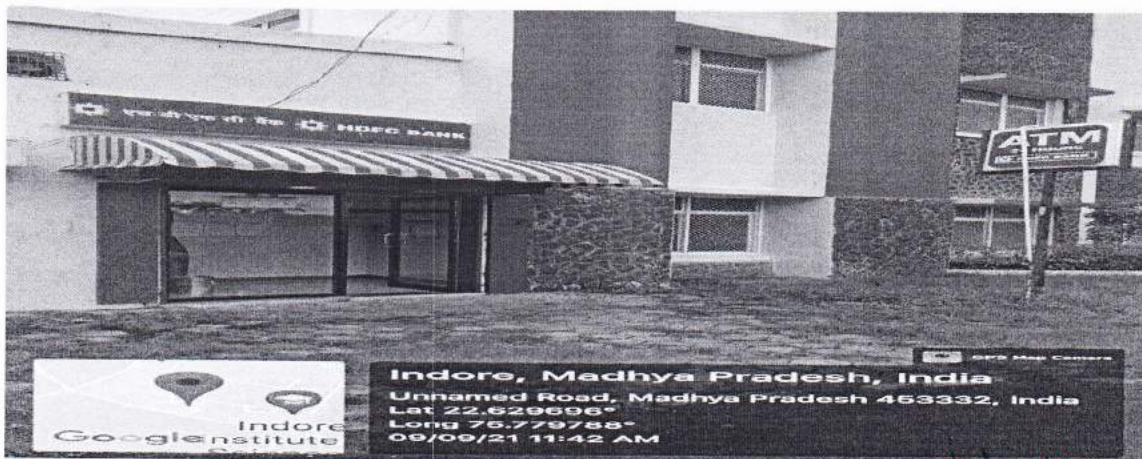

Other Facilities Available at IIST

ATM