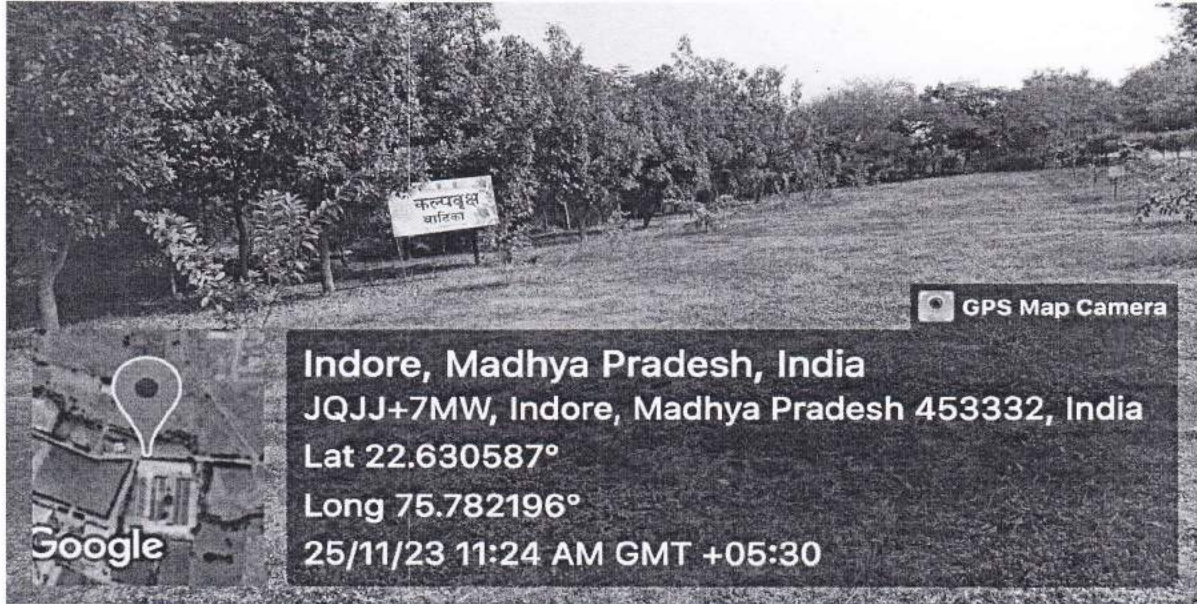

Kalpavriksh Vatika