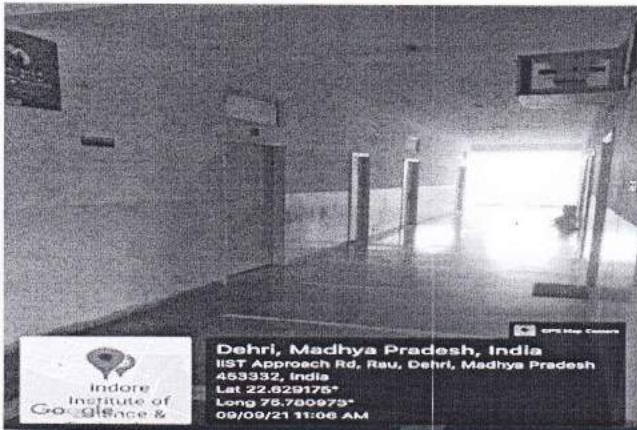

Canteen (Aahar Nilyam) Facility Available

Other Facilities Available at IIST

ATM

Girls and Boys Hostel

Dhanvantri Garden

Develop Village at IIST (Pragyan Vatika)

Day Care Center

Sick Room

Ambulance

[Handwritten signature]

[Handwritten signature]

Transport Department

Inner View

Kalpavriksh Vatika

Bus Parking

Staff Quarters